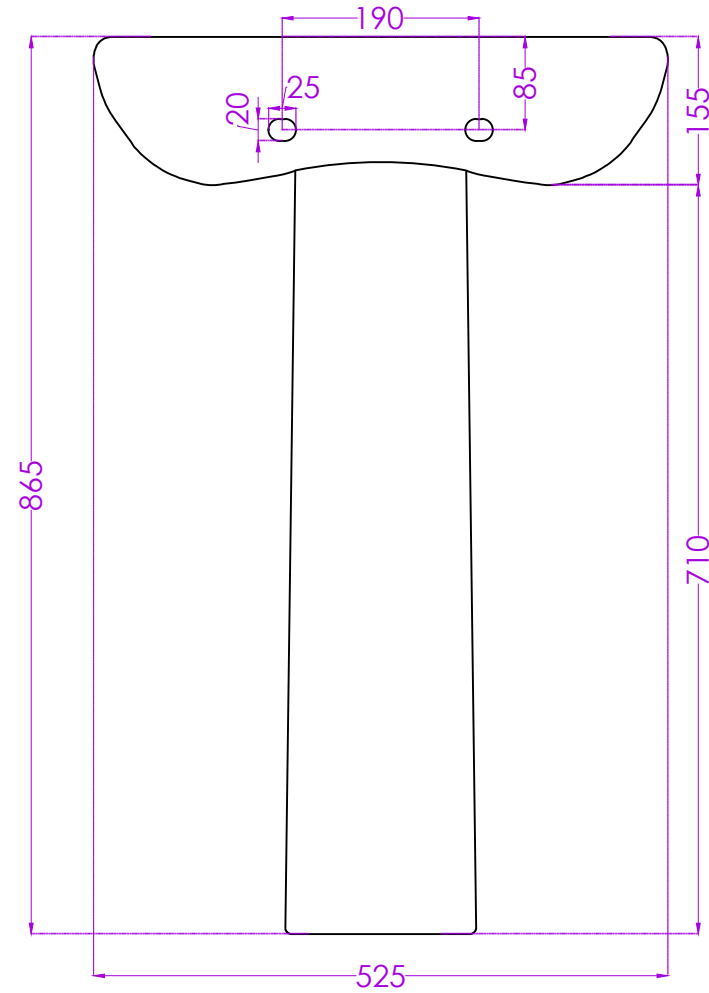

GREECE P07150203 WALL HUNG BASIN
GREECE P0718PW0003 FULL PEDESTAL

JOHNSON

PLAN

BACK