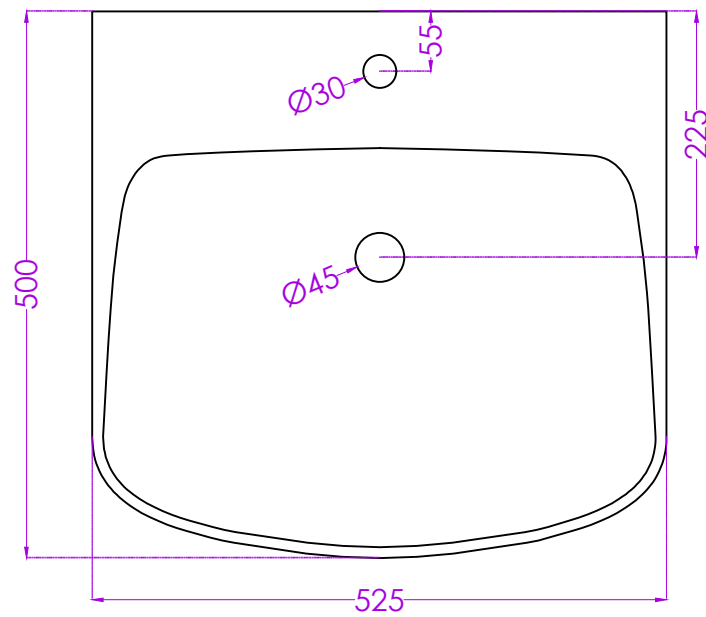

GREECE P07150203 WALL HUNG BASIN
GREECE P0718PW0003 FULL PEDESTAL

JOHNSON

PLAN

BACK